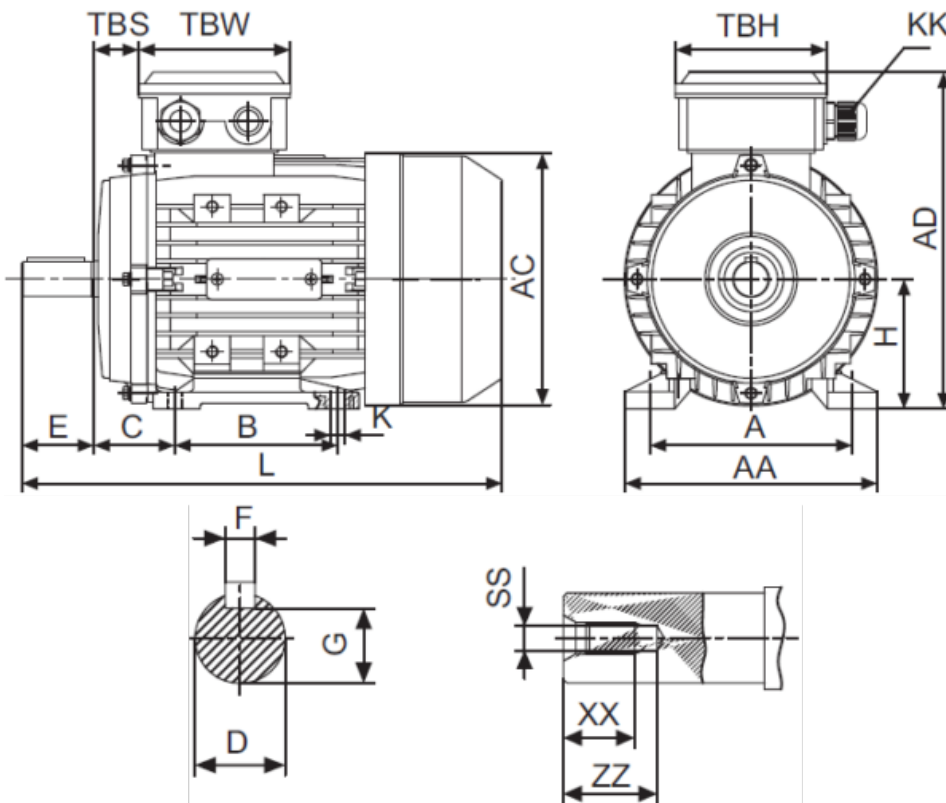

Data Sheet

Article number: 2500961200940

Description: Kleedrive MS631-6 0.09kw 900 rpm UL/CSA
3x230/400V 50HZ IP55 B3

Measures

A = 100	F = 4	TBW = -
AA = 120	G = 8.5	XX = 10
AC = Ø121	H = 63	ZZ = 14
AD = 169	KK = 1-M16X1.5	
B = 80	L = 220	
C = 40	SS = M4	
D = Ø11	TBH = 94	
E = 23	TBS = 14	